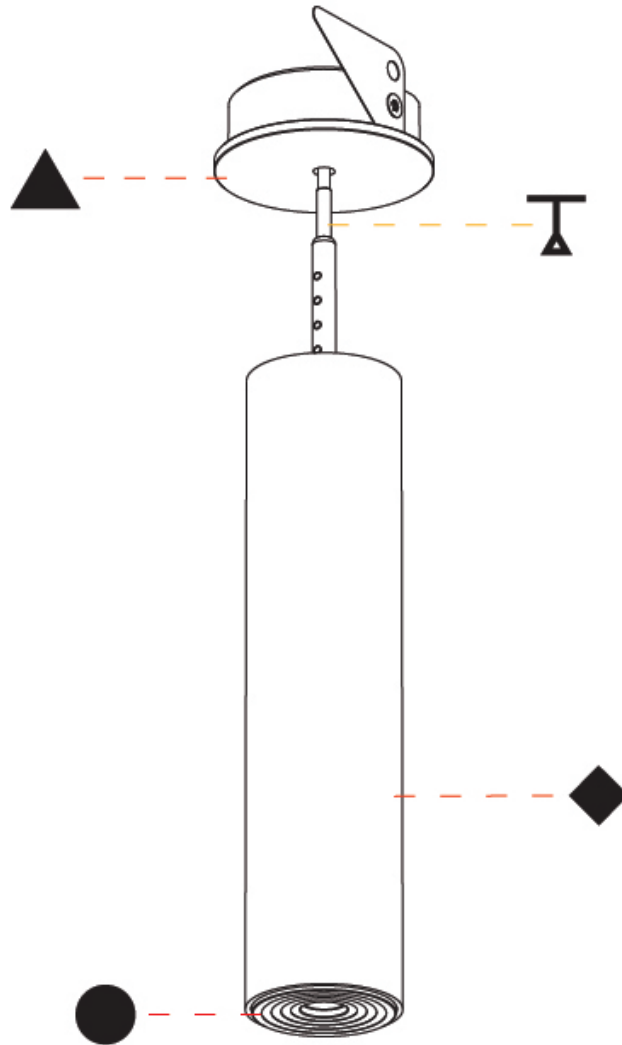

STUDIO COLLECTION 1 SUSPENSION

A300801-

PROJECT _____

TYPE _____

SPECIFIER _____

QUANTITY _____

DATE _____

A