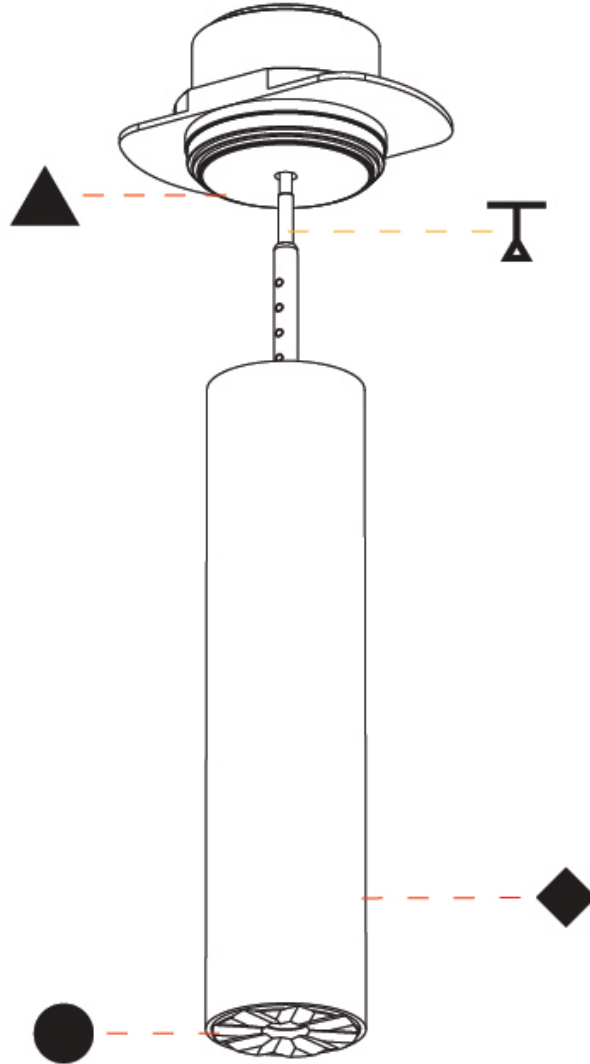

STUDIO COLLECTION 2 SUSPENSION

A300803-

PROJECT _____

TYPE _____

SPECIFIER _____

QUANTITY _____

DATE _____

A