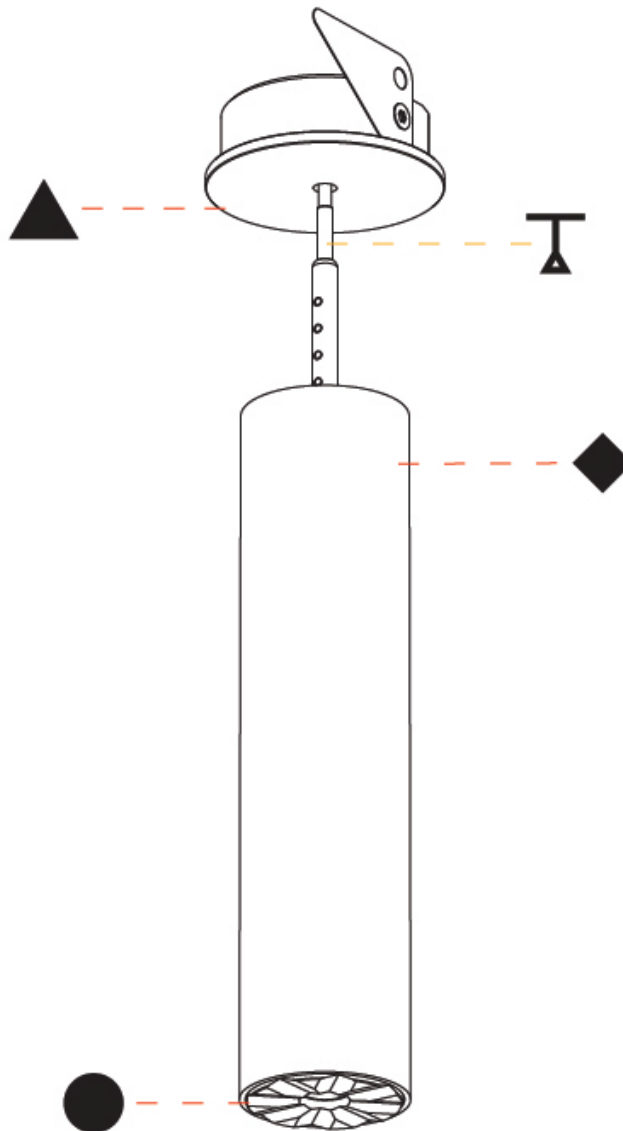

STUDIO COLLECTION 2 SUSPENSION

A300804-

PROJECT

TYPE

SPECIFIER

QUANTITY

DATE

A